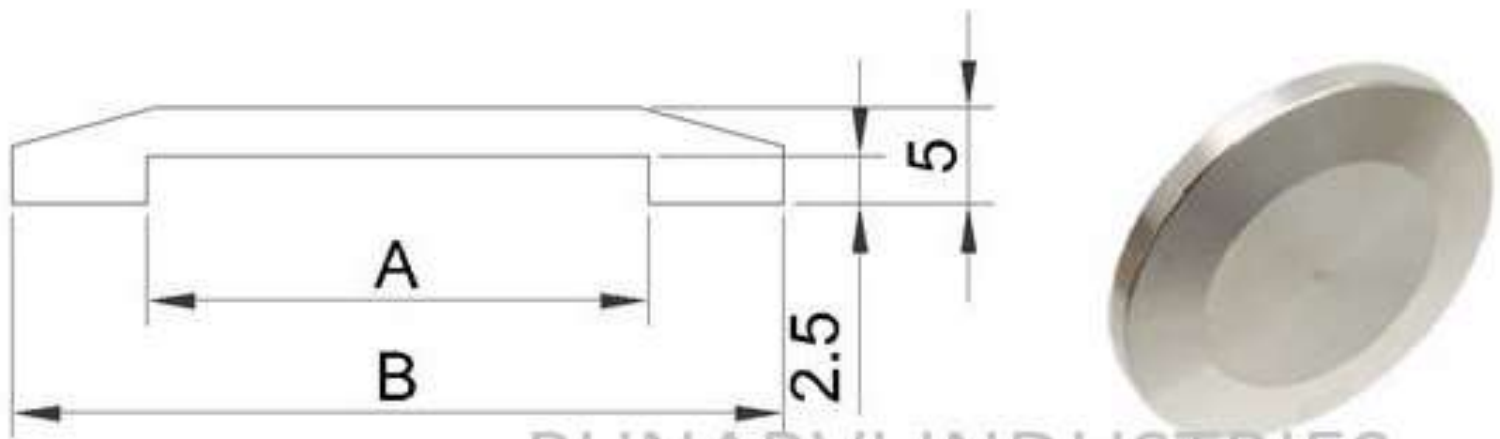

KF BLANK FLANGE DIMENSION

PUNARVI INDUSTRIES

Flange Dimension	A	B
NW10	12mm	30mm
NW16	17mm	30mm
NW25	26mm	40mm
NW40	41mm	55mm
NW50	52mm	75mm